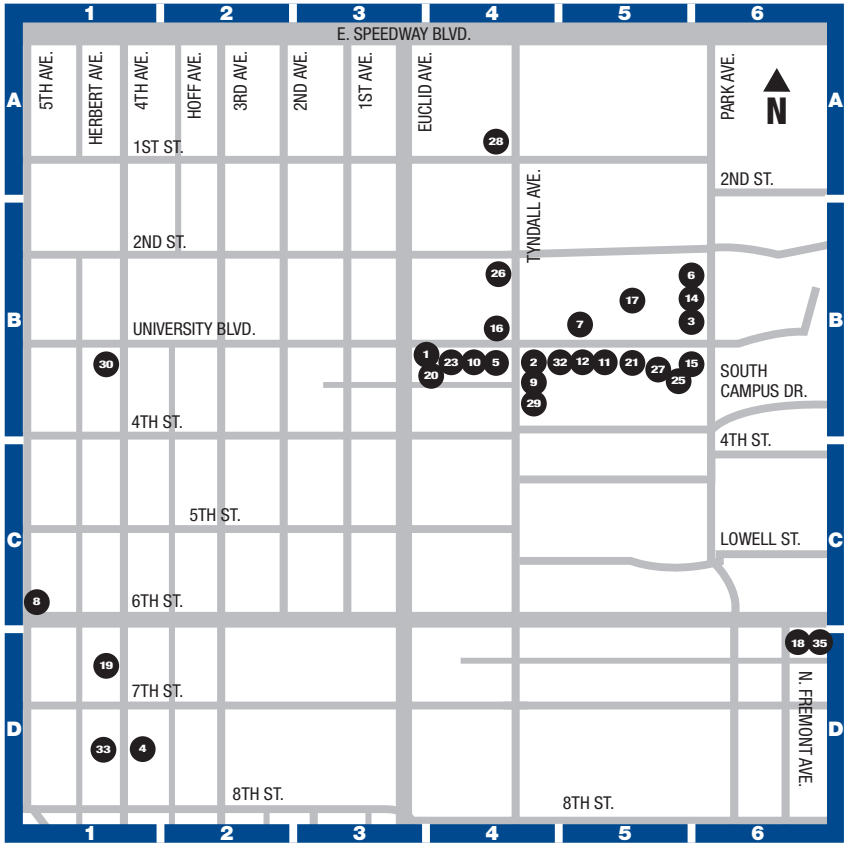

* Main Gate/4th Ave. Map

MAIN GATE/4TH AVE. BUSINESSES

- | | | | |
|--------------------------------------------|-----------------------|-------------------------------------------------|---------------------|
| 1. Auld Dubliner (B4) | (520) 206-0323 | 25. Homestead U Leasing Office (B5)..... | (520) 624-3972 |
| 18. Aussie Cantina (D6) *..... | (520) 829-6900 | 28. Hub At Tucson (A4) | www.HubAtTucson.com |
| 2. Baskin Robbins (B4) * | (520) 882-7711 | 14. Jamba Juice (B5) * | (520) 792-1880 |
| 3. Beach Bunny Tanning (B5) * | (520) 792-8267 | 15. Jimmy John's (B5) | (520) 206-9999 |
| 4. Bison Witches Bar & Deli (D1) *..... | (520) 740-1541 | 19. Lindy's Diner on 4th (D1) | (520) 207-6970 |
| 5. Boss Shears (B4) * | (520) 623-2235 | 20. Main Gate Square (B4) | (520) 622-8613 |
| 6. Caffé Lucé (B5) | (520) 207-5504 | 26. Marriott University Park (B4) | (866) 596-7897 |
| 12. Campus Candy & Yogurt (B5) * | (520) 624-1651 | 23. No Anchovies! Gourmet Pizzeria (B4) * | (520) 623-3333 |
| 7. Collette Clothing Boutique (B5) * | (520) 622-2673 | 35. NRG Blends (D6) * | (520) 624-7461 |
| 8. The District on 5th Avenue (C1)..... | (877) 309-8099 | 27. Sanctity Tattoo (B5) | (520) 623-3154 |
| 9. Dunkin' Donuts (B4) * | (520) 882-7711 | 29. Silver Mine Subs (B4) * | (520) 620-6400 |
| 17. The Fix (B5) * | (520) 305-4493 | 32. Swindlers (B5) * | (520) 623-7733 |
| 10. Frog & Firkin (B4) * | (520) 623-7507 | 33. Tucson Thrift Shop/The Other Side (D1)..... | (520) 623-8736 |
| 21. Fuku Sushi (B5) * | (520) 798-FUKU (3858) | 30. ZOË Boutique (B1)..... | (520) 740-1201 |
| 16. Gentle Ben's Brewing Co. (B4) *..... | (520) 624-4177 | | |
| 11. Grand Central Clothing (B5) * | (520) 88-GRAND | | |

* = STUDENT INSIDER COUPON